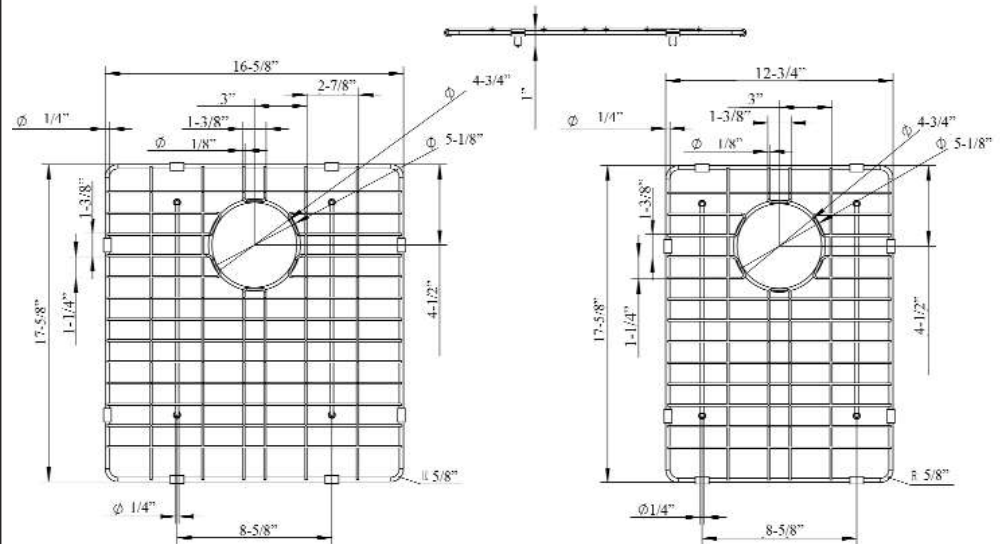

FSSDB2522 WIRE GRID

Cat. No.
FSSDB2522-WIRE

Features:

- ▶ Fits bottom of FSSDB2522 double bowl farmer sink
- ▶ Rubber Feet Covers Included

Finishes:

SS Stainless Steel

Large Wire Grid

W: 16-⁵/₈"
D: 17-⁵/₈"
H: 1"

Small Wire Grid

W: 12-³/₄"
D: 17-⁵/₈"
H: 1"

Drain Hole: 4-³/₄"

Dimensions and specifications subject to change without notice.